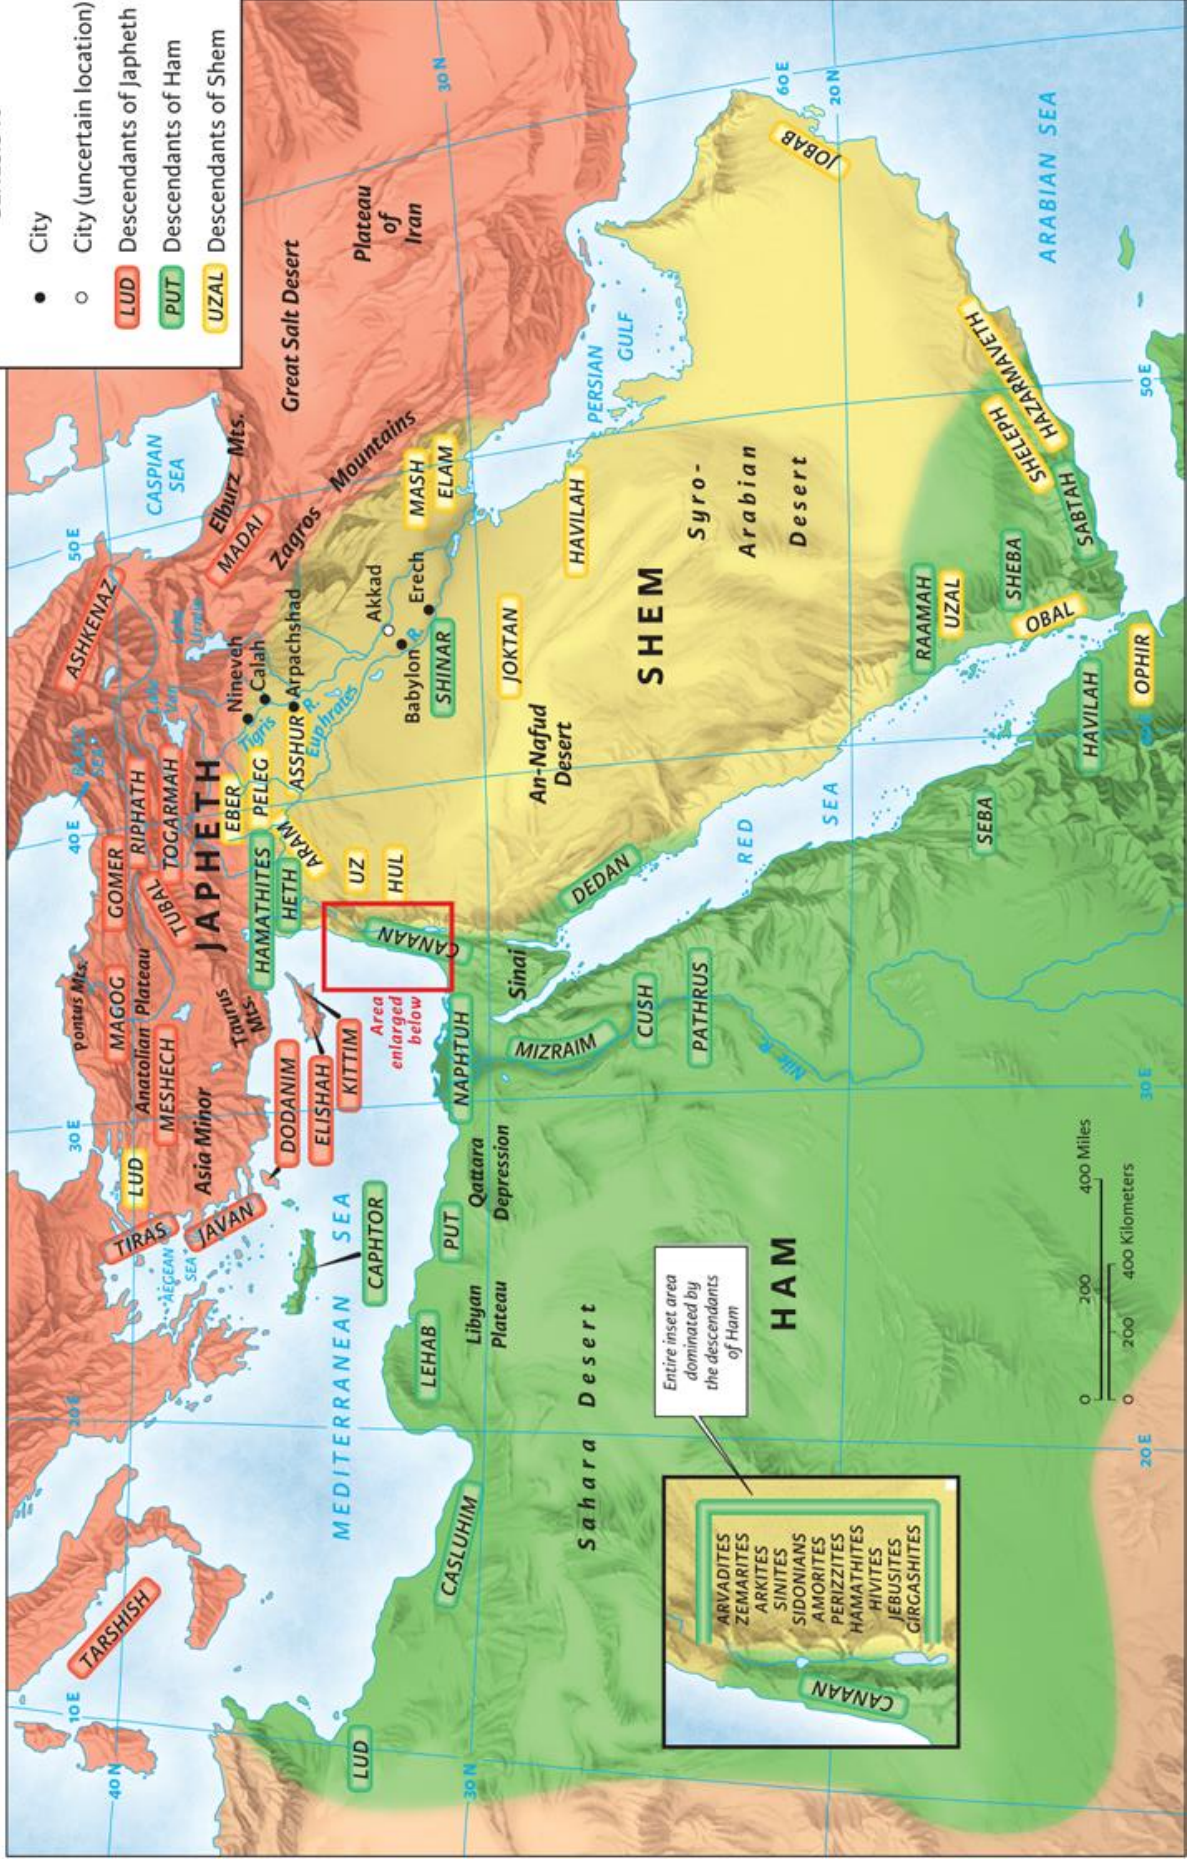

THE TABLE OF NATIONS
GENESIS 10

- City
- City (uncertain location)
- LUD Descendants of Japheth
- PUT Descendants of Ham
- UZAL Descendants of Shem

The Table of Nations shows that the Bible is firmly based on historical events. It provides the historical context for understanding Abraham, whose family became a nation through whom God would bless all peoples of the earth. (CSB Study Bible, p. 24, Holman Bible Publishers, 2020.)